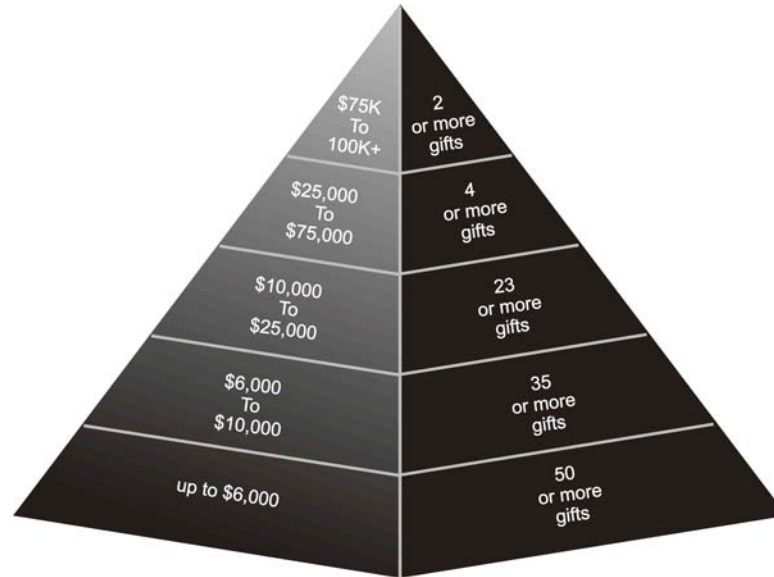

# Gift Profile Guide

**Unity 100% Participation**

**Lake Harbour Drive Church of Christ**

---

338 Lake Harbour Drive • Ridgeland, MS 39157 • 601-856-2165  
[www.lakeharbourcoc.org](http://www.lakeharbourcoc.org)